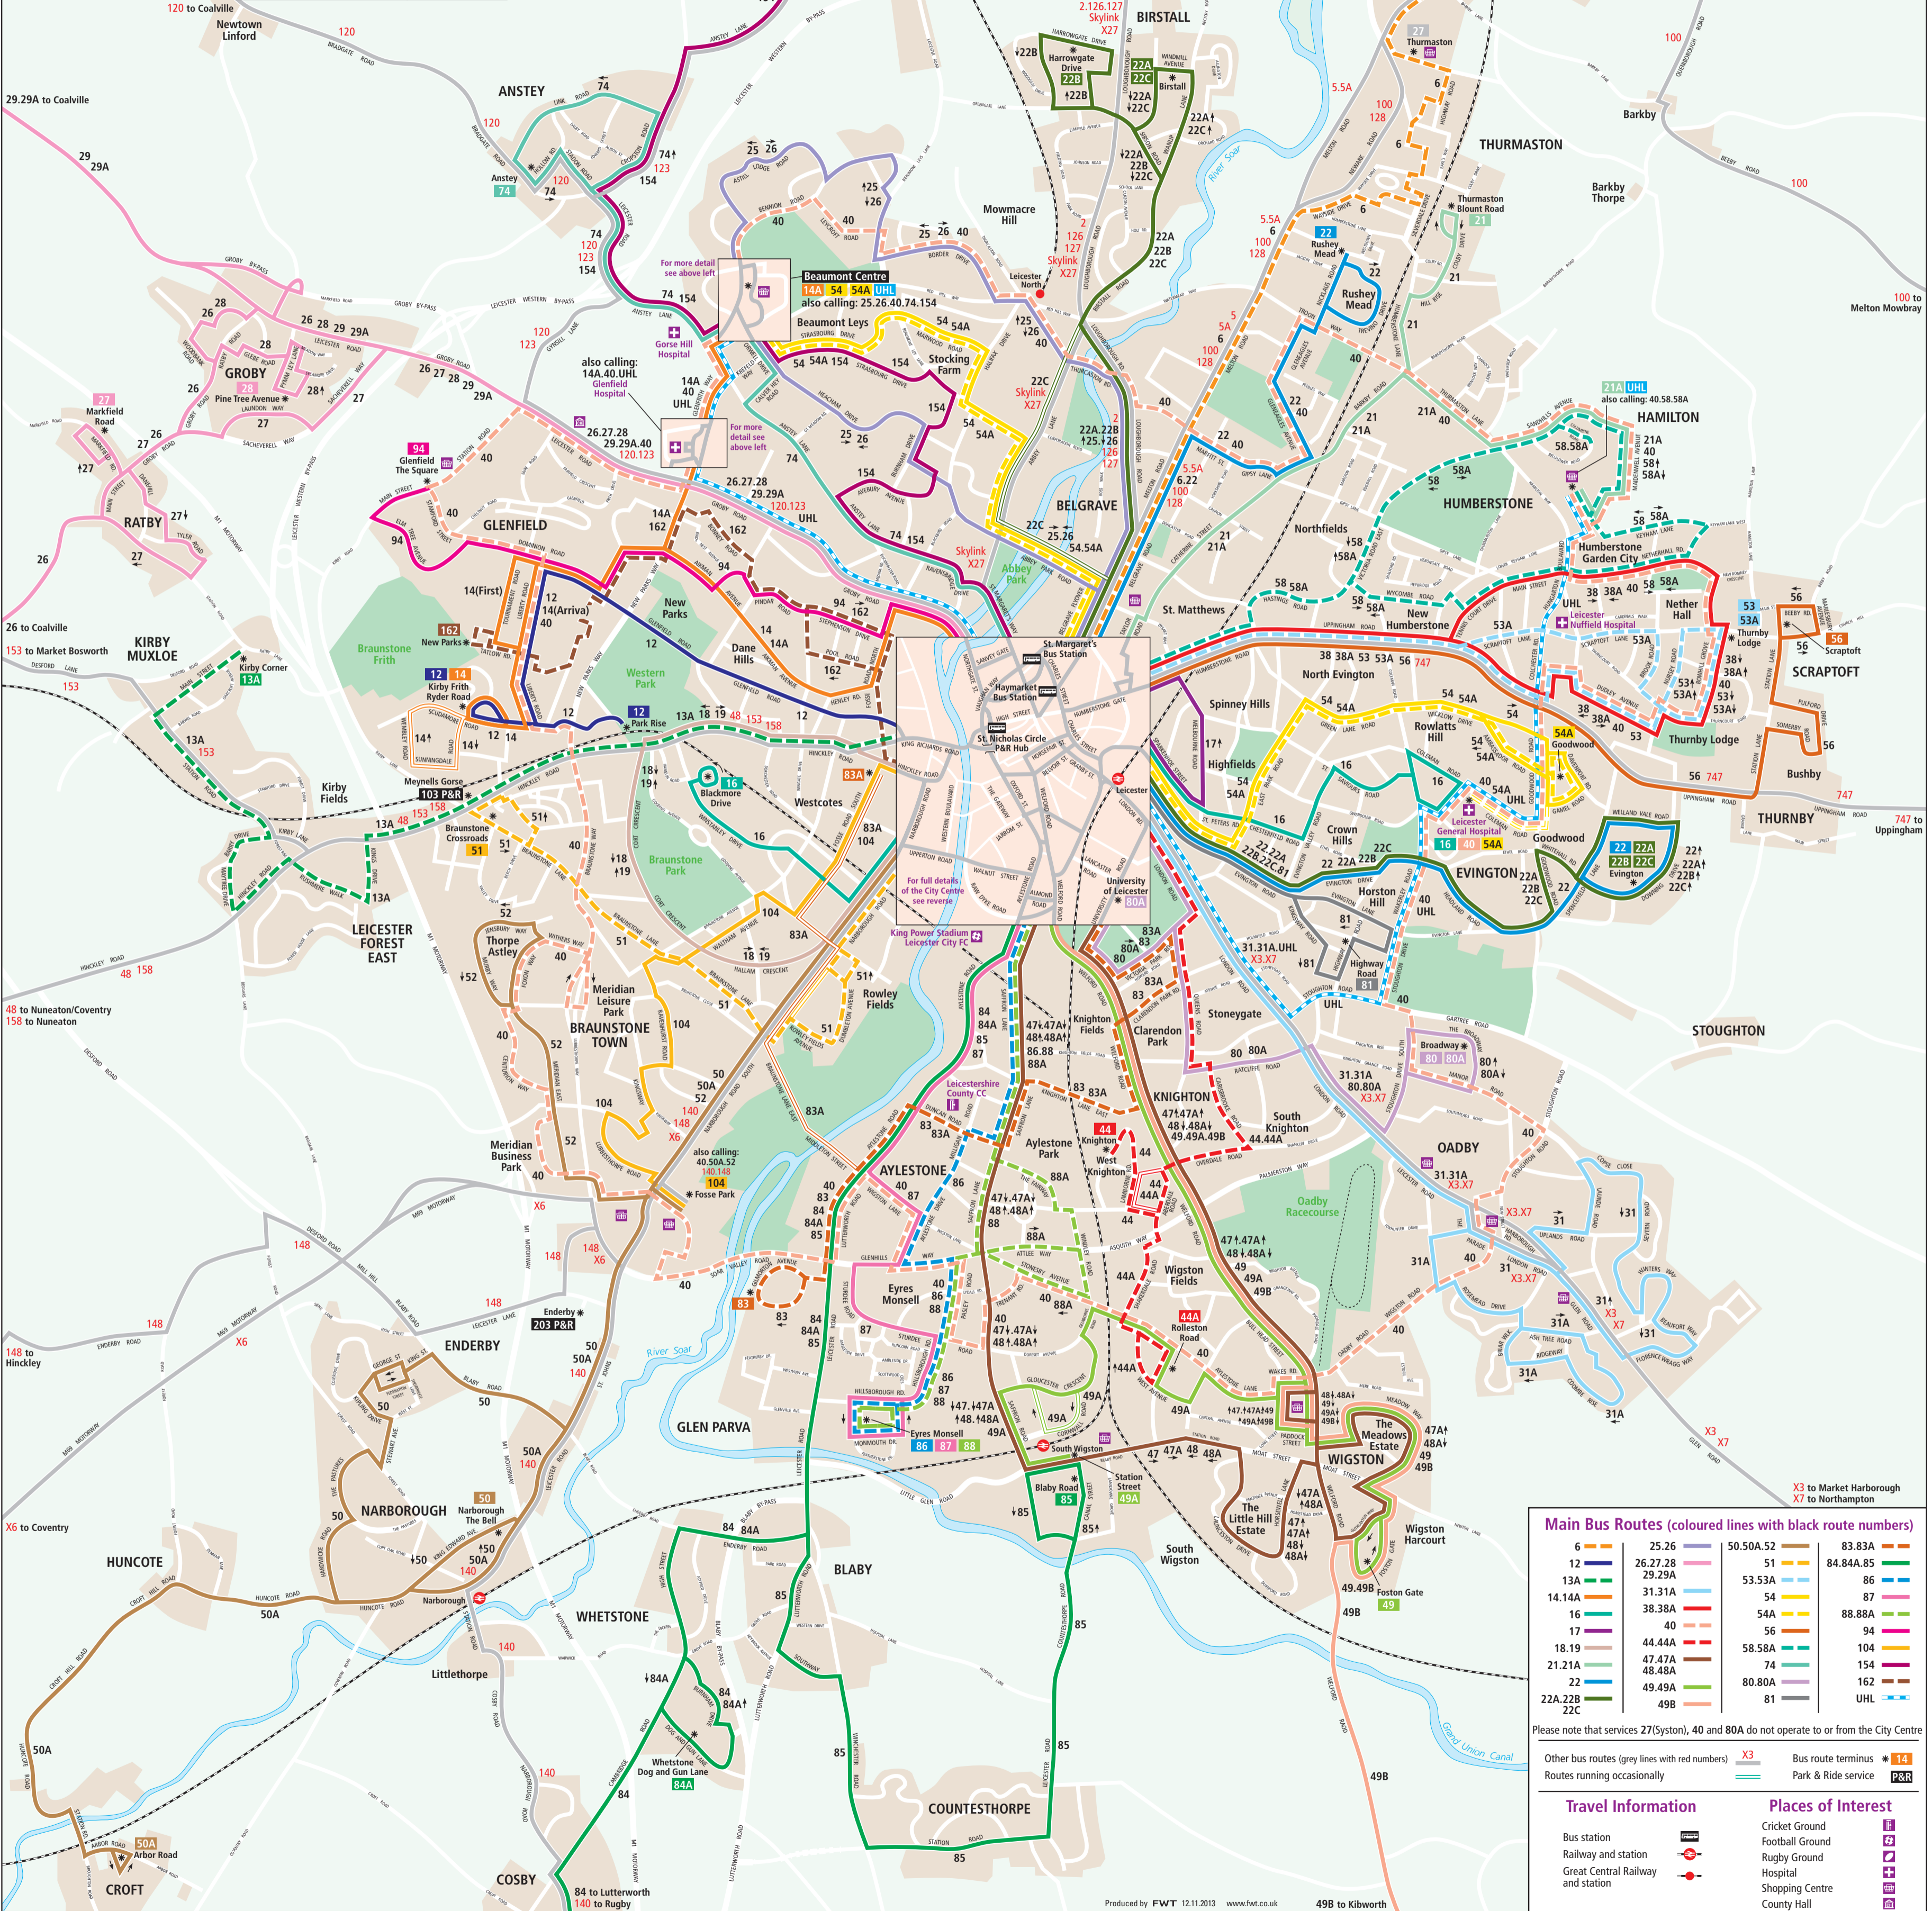

Main bus routes in Greater Leicester

Glenfield Hospital

Leicester Leys Leisure Centre

Beaumont Centre

Stop Services

- 1 not in use
- 2 14A, 40, UHL
- 3 25, 74
- 4 54, 54A, 154
- 5 Tesco Free Bus
- 6 74, 154
- 7 26, 40

Main Bus Routes (coloured lines with black route numbers)

6	25.26	50.50A.52	83.83A
12	26.27.28	51	84.84A.85
13A	29.29A	53.53A	86
14.14A	31.31A	54	87
16	38.38A	54A	88.88A
17	40	56	94
18.19	44.44A	58.58A	104
21.21A	47.47A	74	154
22	49.49A	80.80A	162
22A.22B	49B	81	UHL
22C			

Please note that services 27(Syston), 40 and 80A do not operate to or from the City Centre

Other bus routes (grey lines with red numbers) X3 Bus route terminus * 14
 Routes running occasionally X3 Park & Ride service P&R

Travel Information

- Bus station
- Railway station
- Great Central Railway station

Places of Interest

- Cricket Ground
- Football Ground
- Rugby Ground
- Hospital
- Shopping Centre
- County Hall